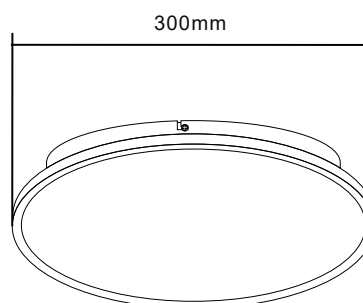

TECHNICAL DATA

TYPE

Professional LED for Indoor Lighting.

DIMENSION DRAW

Model:	Sun 30
Format:	Round
Location:	Interior
Wattage:	30W
Materials:	...
Led Color:	3000K / 4000K / 6500K
Product Dimension:	Φ300mm
IP Code:	20
Fixation:	Surface
CRI :	80
Lumen Output:	3000 LM
Frequency:	50/60 Hz
Beam Angle:	L°